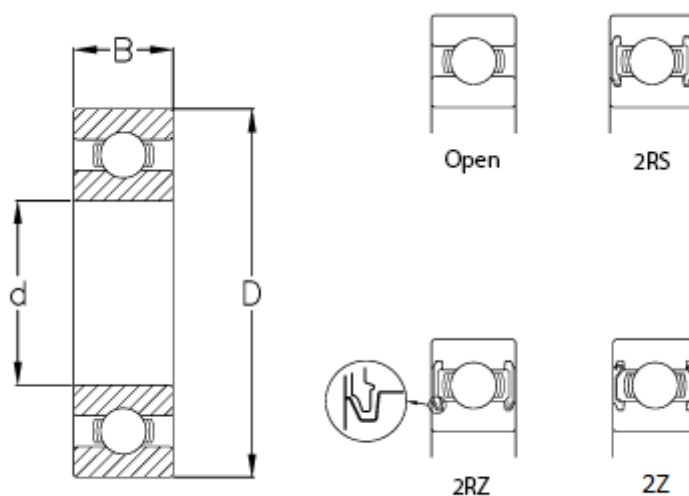

Data Sheet

Article number: 57960209003007

Description: CeramicSpeed hybrid bearing Insulate sealed
6218-2RS/CSB

Measures

B	= 30
Ball grade	= 5
C (KN)	= 101
C0	= 73.5
d	= 90
D	= 160
Max rpm.	= 2600
Type	= 6218